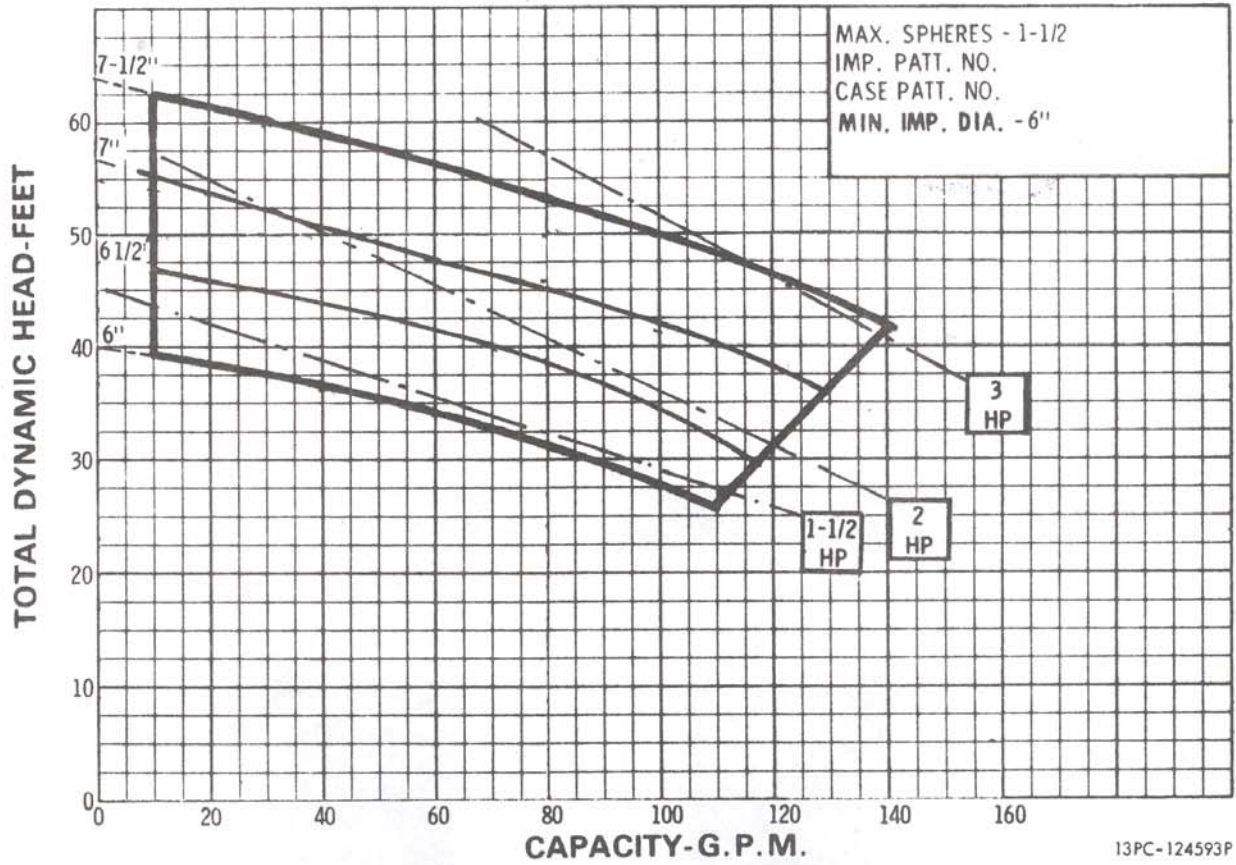

OPEN IMPELLER

AURORA PUMP
A UNIT OF GENERAL SIGNAL
800 AIRPORT ROAD - NORTH AURORA, ILLINOIS - 60542