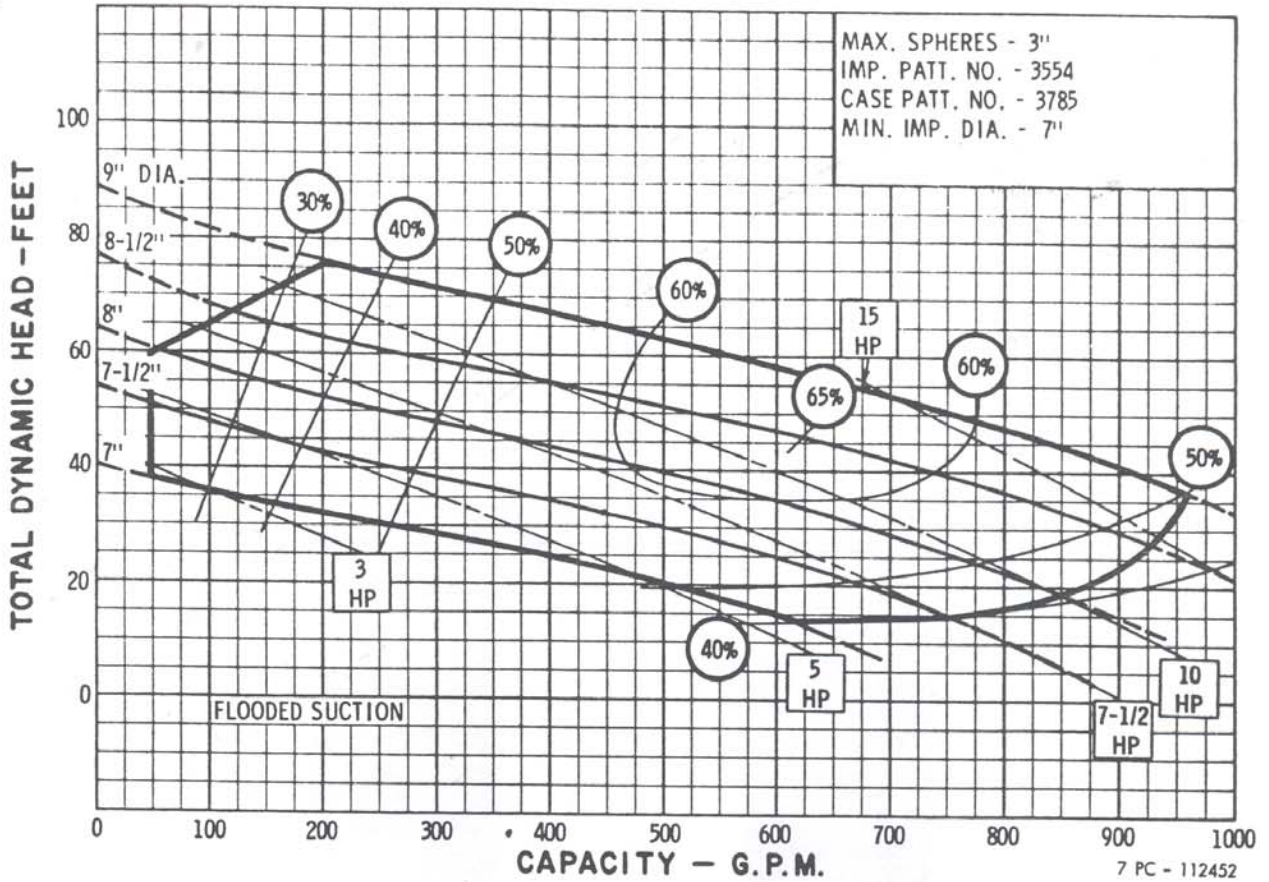

1750
R.P.M.