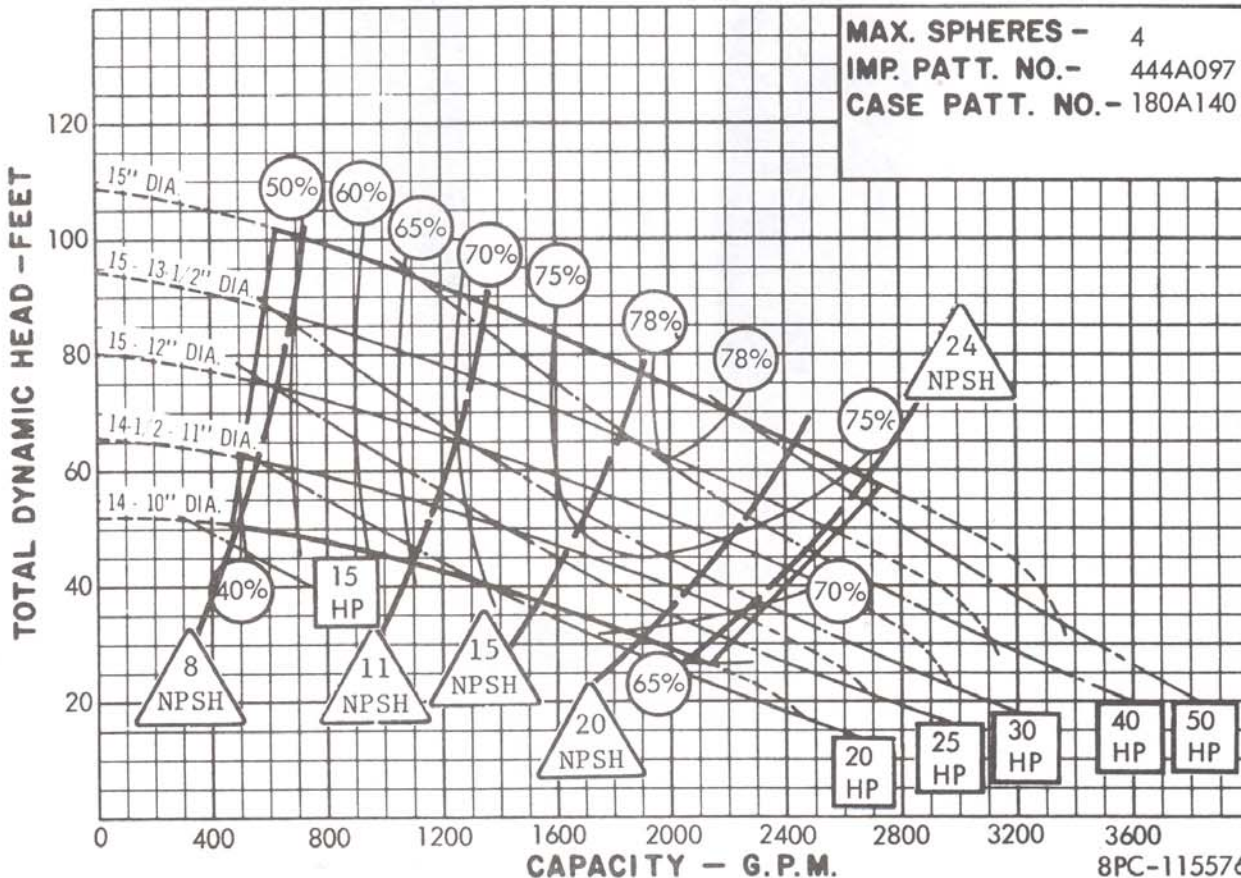

**6 x 8 x 15 SPHER-FLO  
 ENCLOSED IMPELLER**

**1750  
 R.P.M.**

8PC-115575N

**1150  
 R.P.M.**

8PC-115576N

**AURORA PUMP**

A UNIT OF GENERAL SIGNAL CORPORATION

AURORA - ILLINOIS

1750  
R.P.M.

1150  
R.P.M.

**AURORA PUMP**  
 A UNIT OF GENERAL SIGNAL CORPORATION  
 AURORA • ILLINOIS