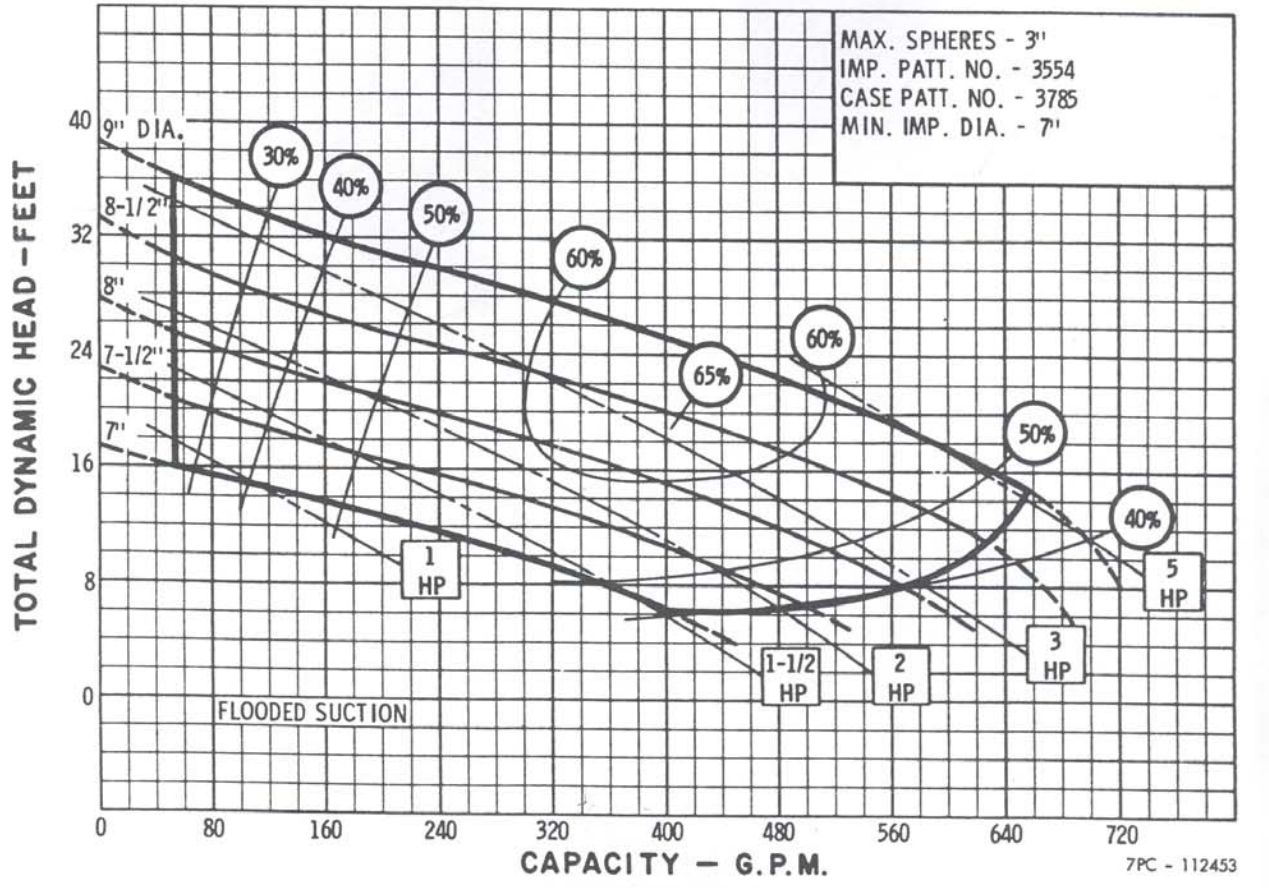

1150
R.P.M.