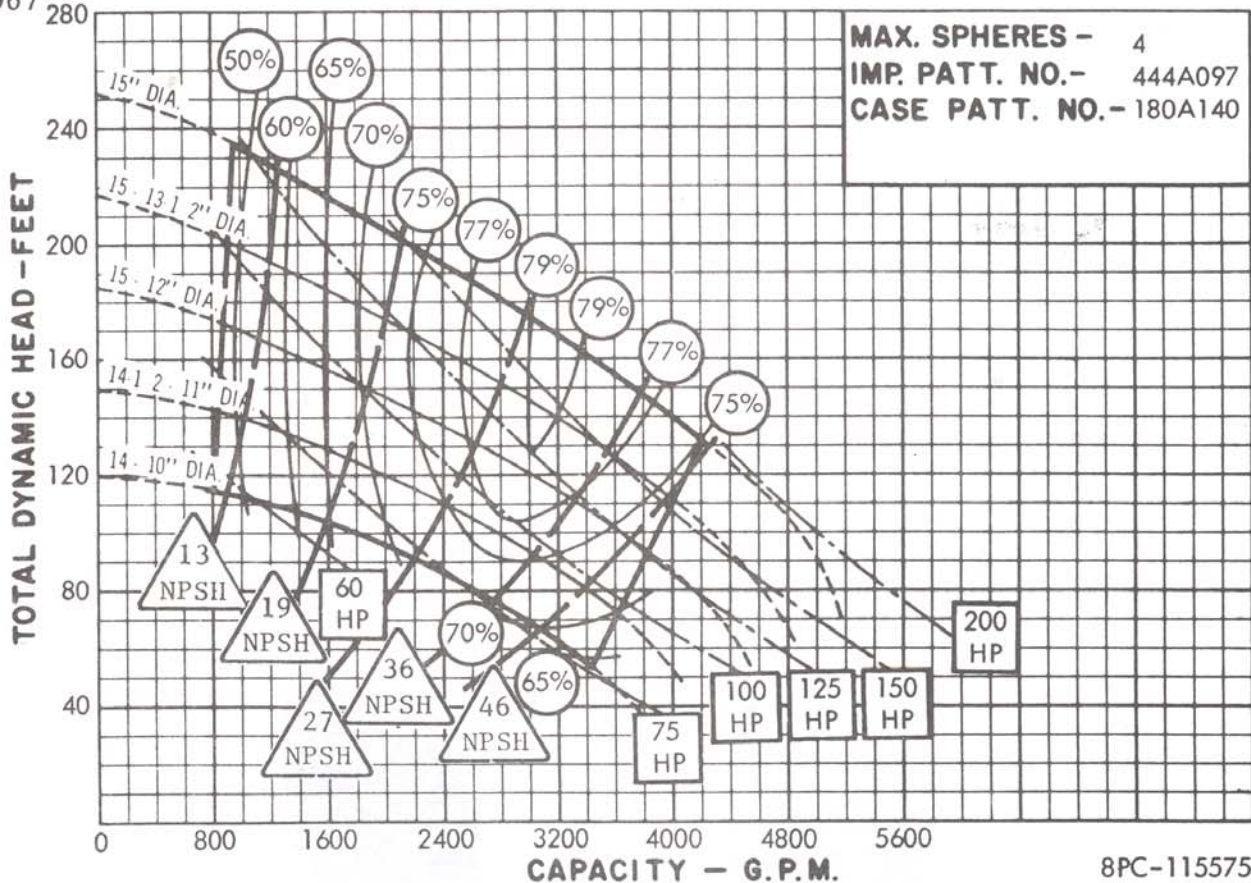

**6 x 8 x 15 SPHER-FLO  
 ENCLOSED IMPELLER**

**1750  
 R.P.M.**

8PC-115575N

**1150  
 R.P.M.**

8PC-115576N

**AURORA PUMP**

A UNIT OF GENERAL SIGNAL CORPORATION

AURORA - ILLINOIS

1750  
R.P.M.

1150  
R.P.M.

**AURORA PUMP**  
 A UNIT OF GENERAL SIGNAL CORPORATION  
 AURORA • ILLINOIS