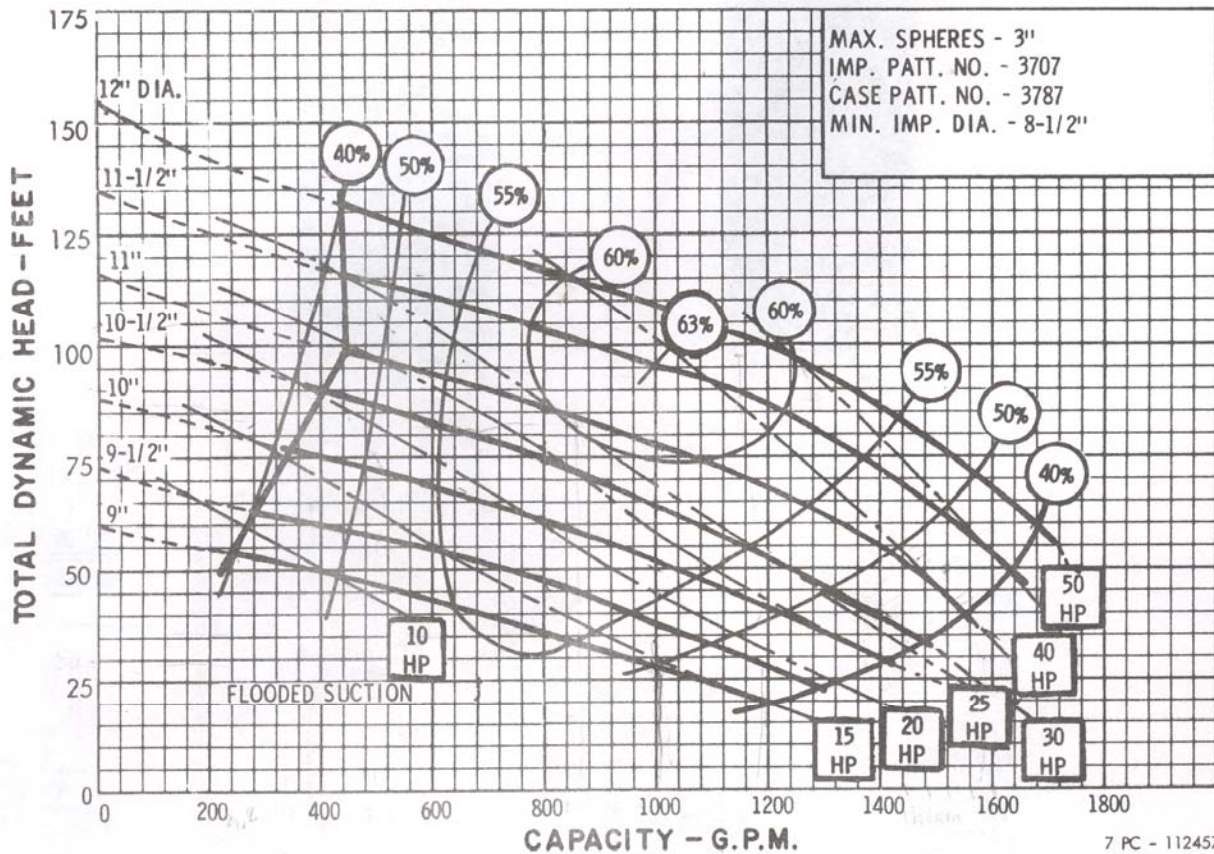

7 PC - 112457

ap
AURORA PUMPS

AURORA PUMP
A UNIT OF GENERAL SIGNAL CORPORATION
AURORA • ILLINOIS