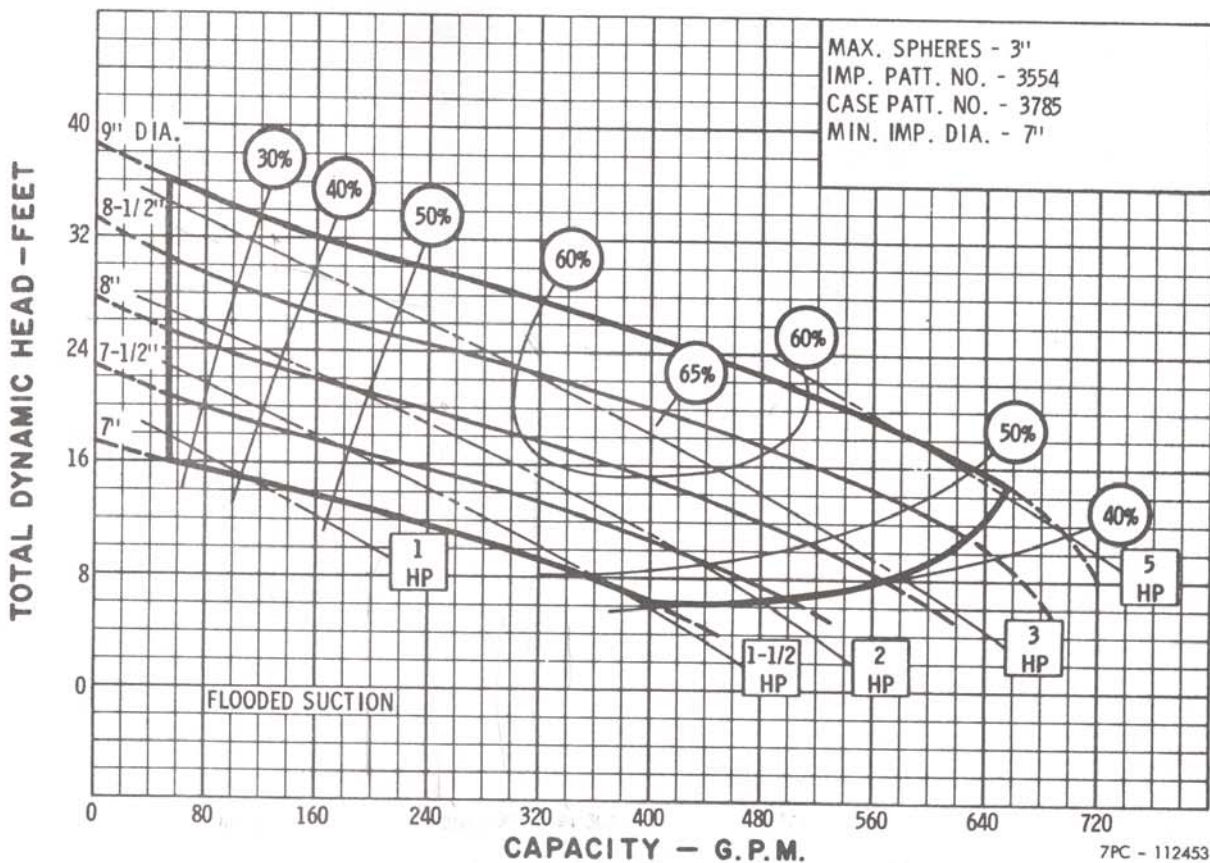

4x4x9 SERIES 630
ENCLOSED IMPELLER

DATED DECEMBER 1971
SUPERSEDES PAGE 415
DATED JUNE 1962

1750
R.P.M.

1150
R.P.M.

ap
AURORA PUMPS

AURORA PUMP
A UNIT OF GENERAL SIGNAL CORPORATION
AURORA • ILLINOIS

DATED DECEMBER 1971
 SUPERSEDES PAGE 423
 DATED JUNE 1962