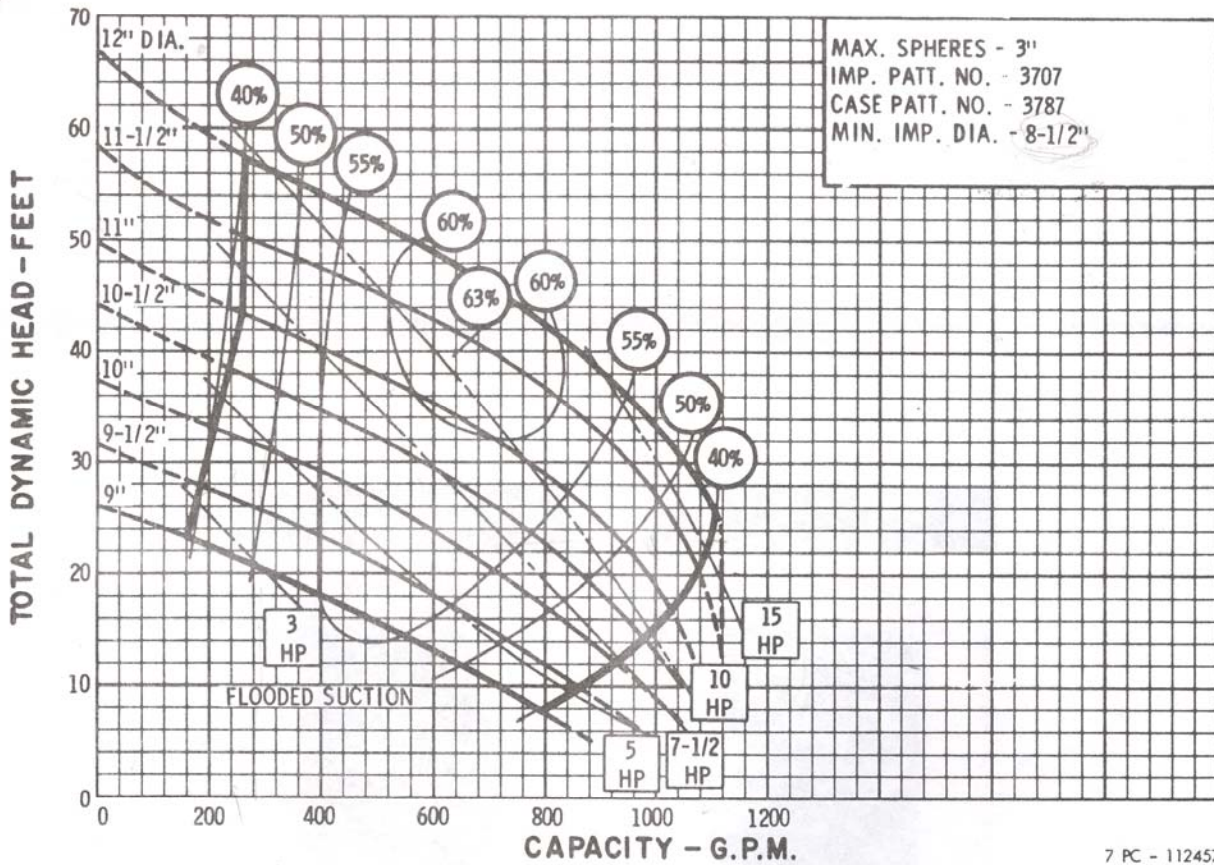

DATED DECEMBER 1971
SUPERSEDES PAGE 423
DATED JUNE 1962

1150
R.P.M.

7 PC - 112457

1750
R.P.M.