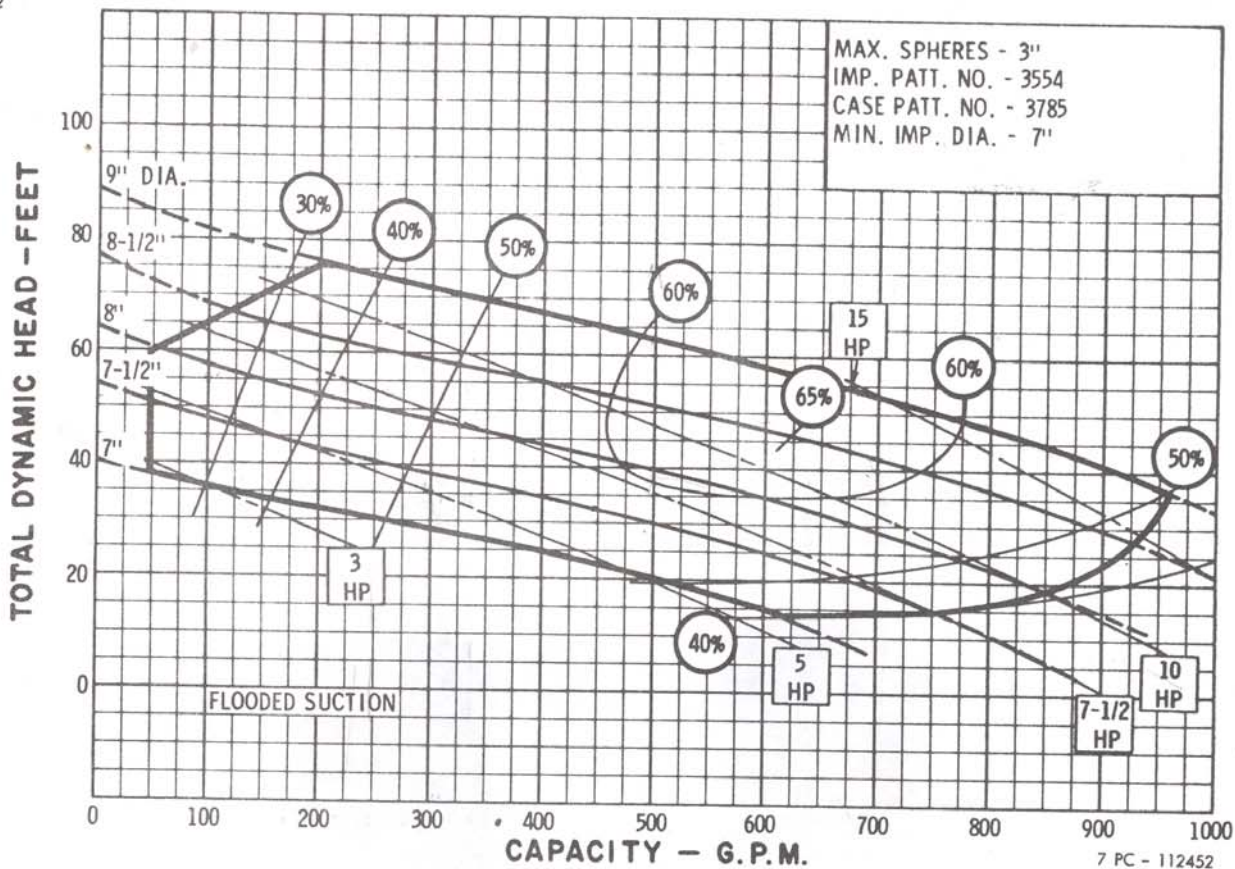

4x4x9 SERIES 630
ENCLOSED IMPELLER

DATED DECEMBER 1971
SUPERSEDES PAGE 415
DATED JUNE 1962

1750
R.P.M.

1150
R.P.M.

ap
AURORA PUMPS

AURORA PUMP
A UNIT OF GENERAL SIGNAL CORPORATION
AURORA • ILLINOIS

DATED DECEMBER 1971
 SUPERSEDES PAGE 423
 DATED JUNE 1962